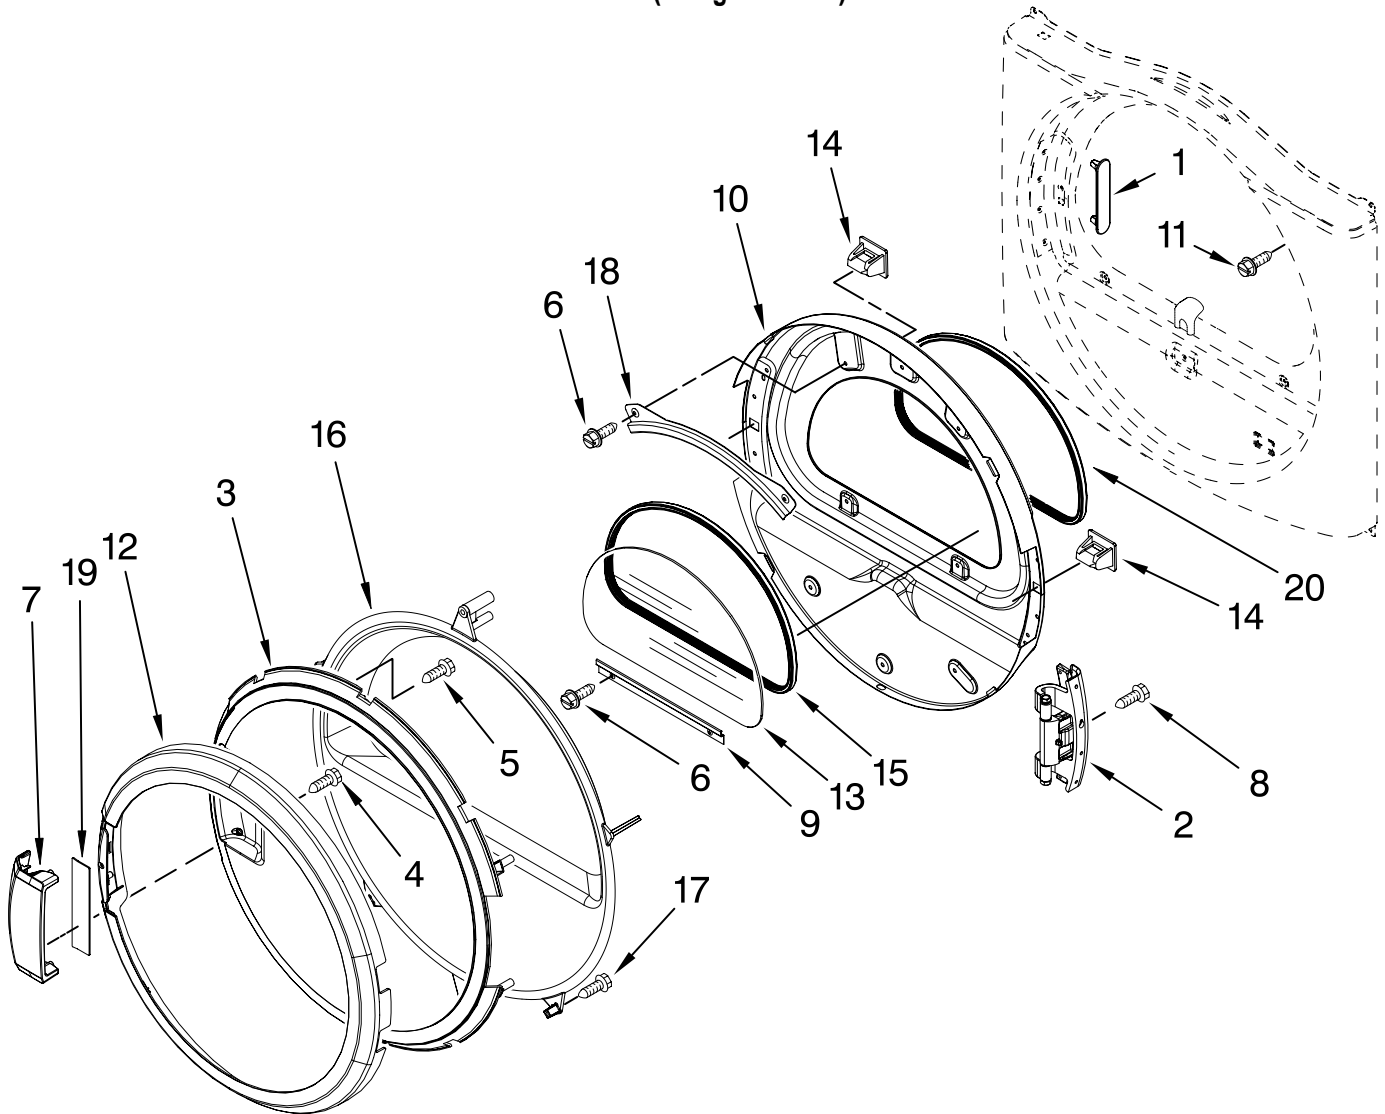

DOOR PARTS

For Model: MEDZ400TQ1

(Designer White)

Illus. No.	Part No.	DESCRIPTION
1	8565119	Plug Strip (Inner Door)
2	8578887	Door Hinge Assembly
3	W10119053	Door, Screen Intermediate Assy.
4	9742177	Screw, 8-18 x 5/8
5	3400618	Screw, 6-32 x 3/8
6	3393258	Screw, 10-16 x 1/2
7	W10117478	Handle, Door (Includes Illus. 19.)

Illus. No.	Part No.	DESCRIPTION
8	W10017850	Screw, 10-32 x .455
9	8519354	Retainer (Lower)
10	8578933	Door Assembly (Inner) (Includes Illus. 1 & 14)
11	355515	Screw, 8-18 x 11/16
12	W10112916	Door, Outer Ring
13	8565117	Window

Illus. No.	Part No.	DESCRIPTION
14	690081	Door Catch Assembly
15	8579663	Seal, Window
16	8565114	Door, Intermediate
17	8534022	Screw
18	8519356	Retainer (Upper)
19	W10112927	Pad, Door Handle
20		Door Seal (Not Servicable)

FOR ORDERING INFORMATION REFER TO PARTS PRICE LIST